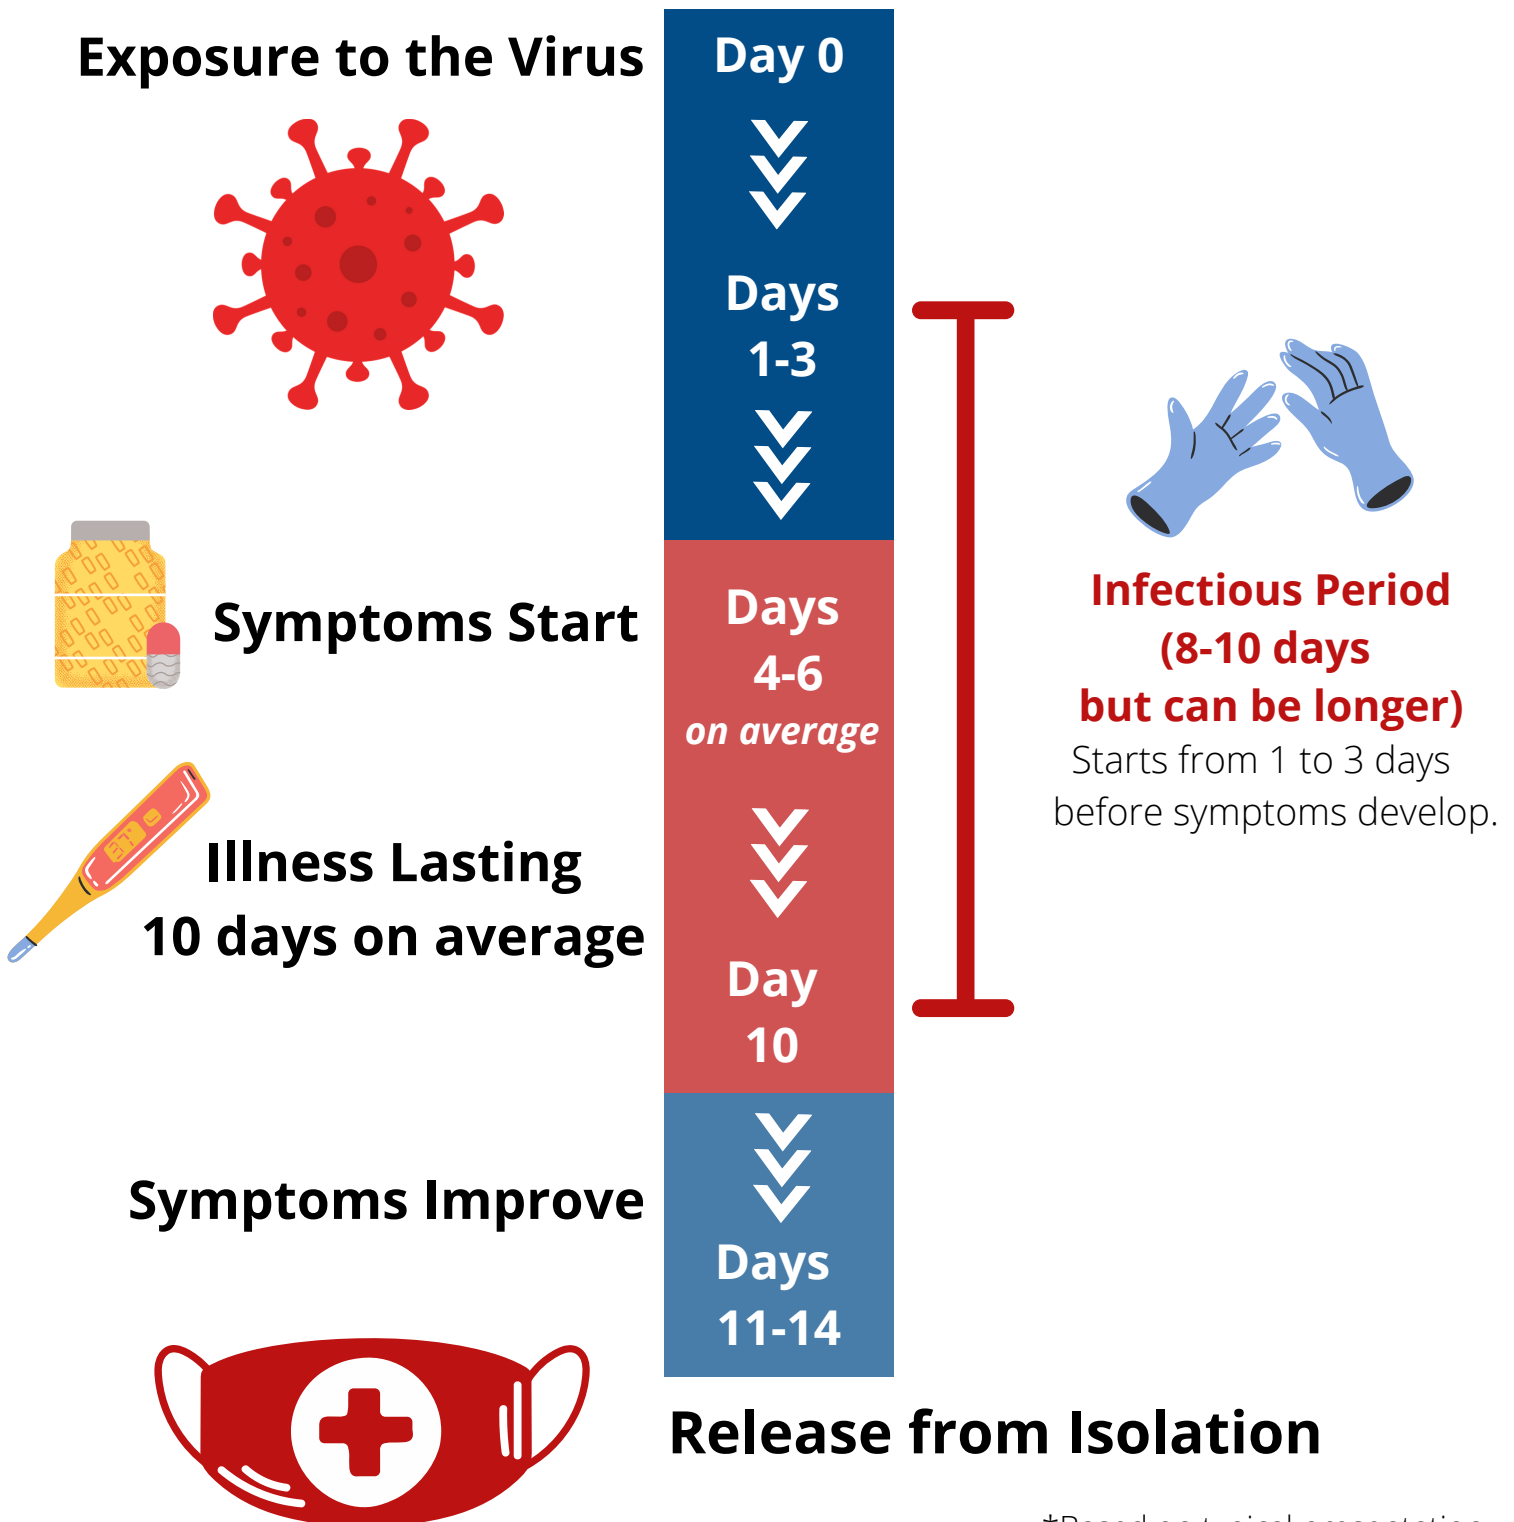

COVID-19

Disease Progression*

**COVID-19 incubation period is
4-6 days, but can be up to 14**

*Based on typical presentation.